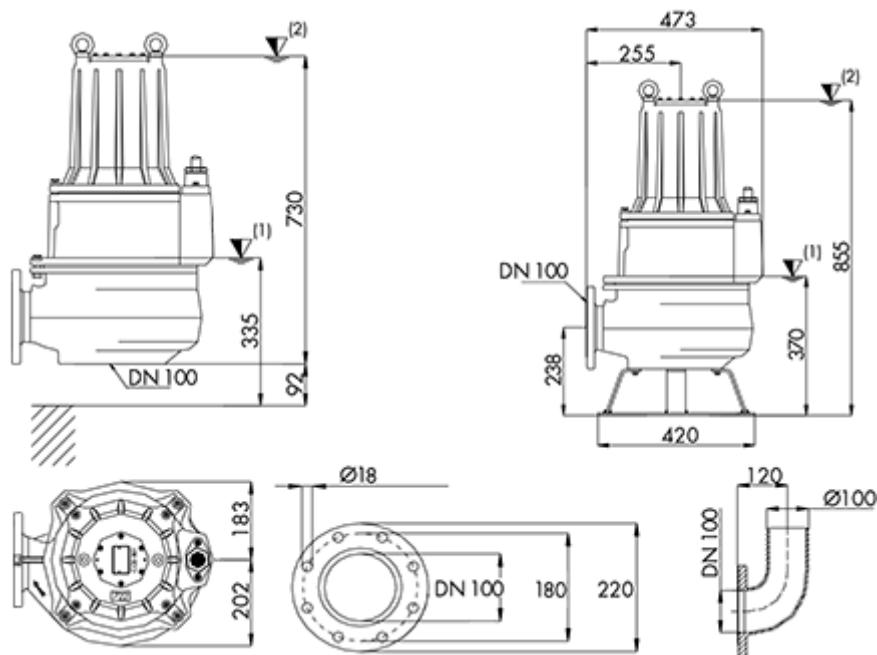

Data Sheet

Article number: 71644150001003

Description: Dreno sewage pump Serie VT 100/4/200 C363
15 3x400V 50HZ discharge DN100

Measures

Version = Type VT 100/4/200 C.362 & VT 100/4/200 C.363